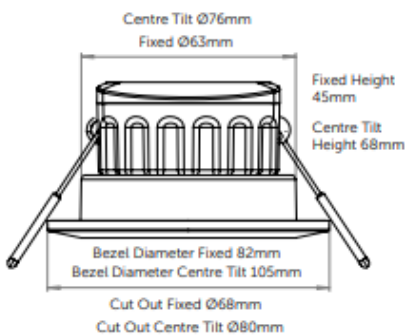

Technical Specification

Product Code 08187V2

Reference

Guarantee	10 Years
EAN	5013588900001
Commodity Code	9405423990
Country of Origin	CN
UNSPSC Code	39111515