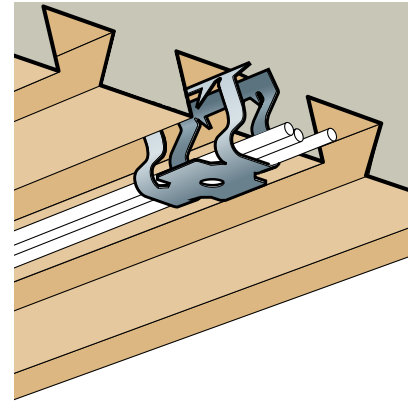

# Britclips® Dovetail Cable Hanger (HOL2-xC)

(J 45 120)

for composite flooring systems

## Features and benefits

- for fixing to composite flooring systems
- for cable fixing in roof deck
- material: spring steel (type CS70)
- surface treatment: Delta-Tone 9000 (480 hours)

Part No.	Code	d1 (mm)	S (mm)	Pack 1
EM 5822 0 001	HOL2-SC	Ø 6.0	12 - 16	100
EM 5822 0 002	HOL2-LC	Ø 6.0	17 - 22	100