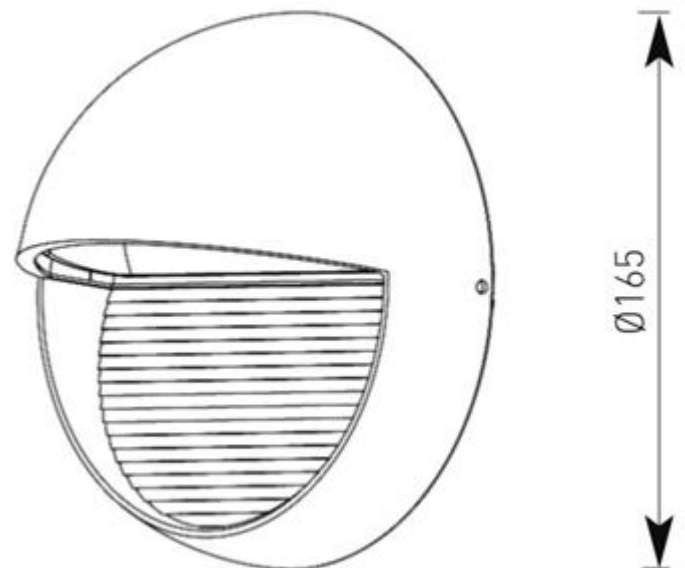

Kappa LED 3W LED Silver Grey

Product Datasheet

Description

Compact wall light with integral driver, Downward light spill ideal for pathway illumination, Die-cast aluminium construction, 40,000 hours average life, Non-dimmable, Supplied c/w integral driver

Code	Description	Lamp
AKWLED/SG	3W	LED

LED Information

Total (Watts)	3W
Lumens	80lm
CCT	4100K
Input	240V