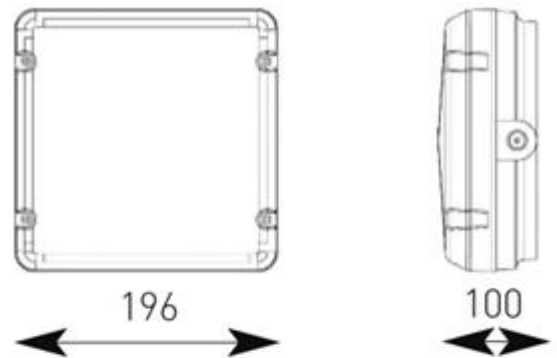

LED Information

Total (Watts)	8W 14W
Lumens	718lm 1232lm
CCT	4000K
Input	240V

AALED1